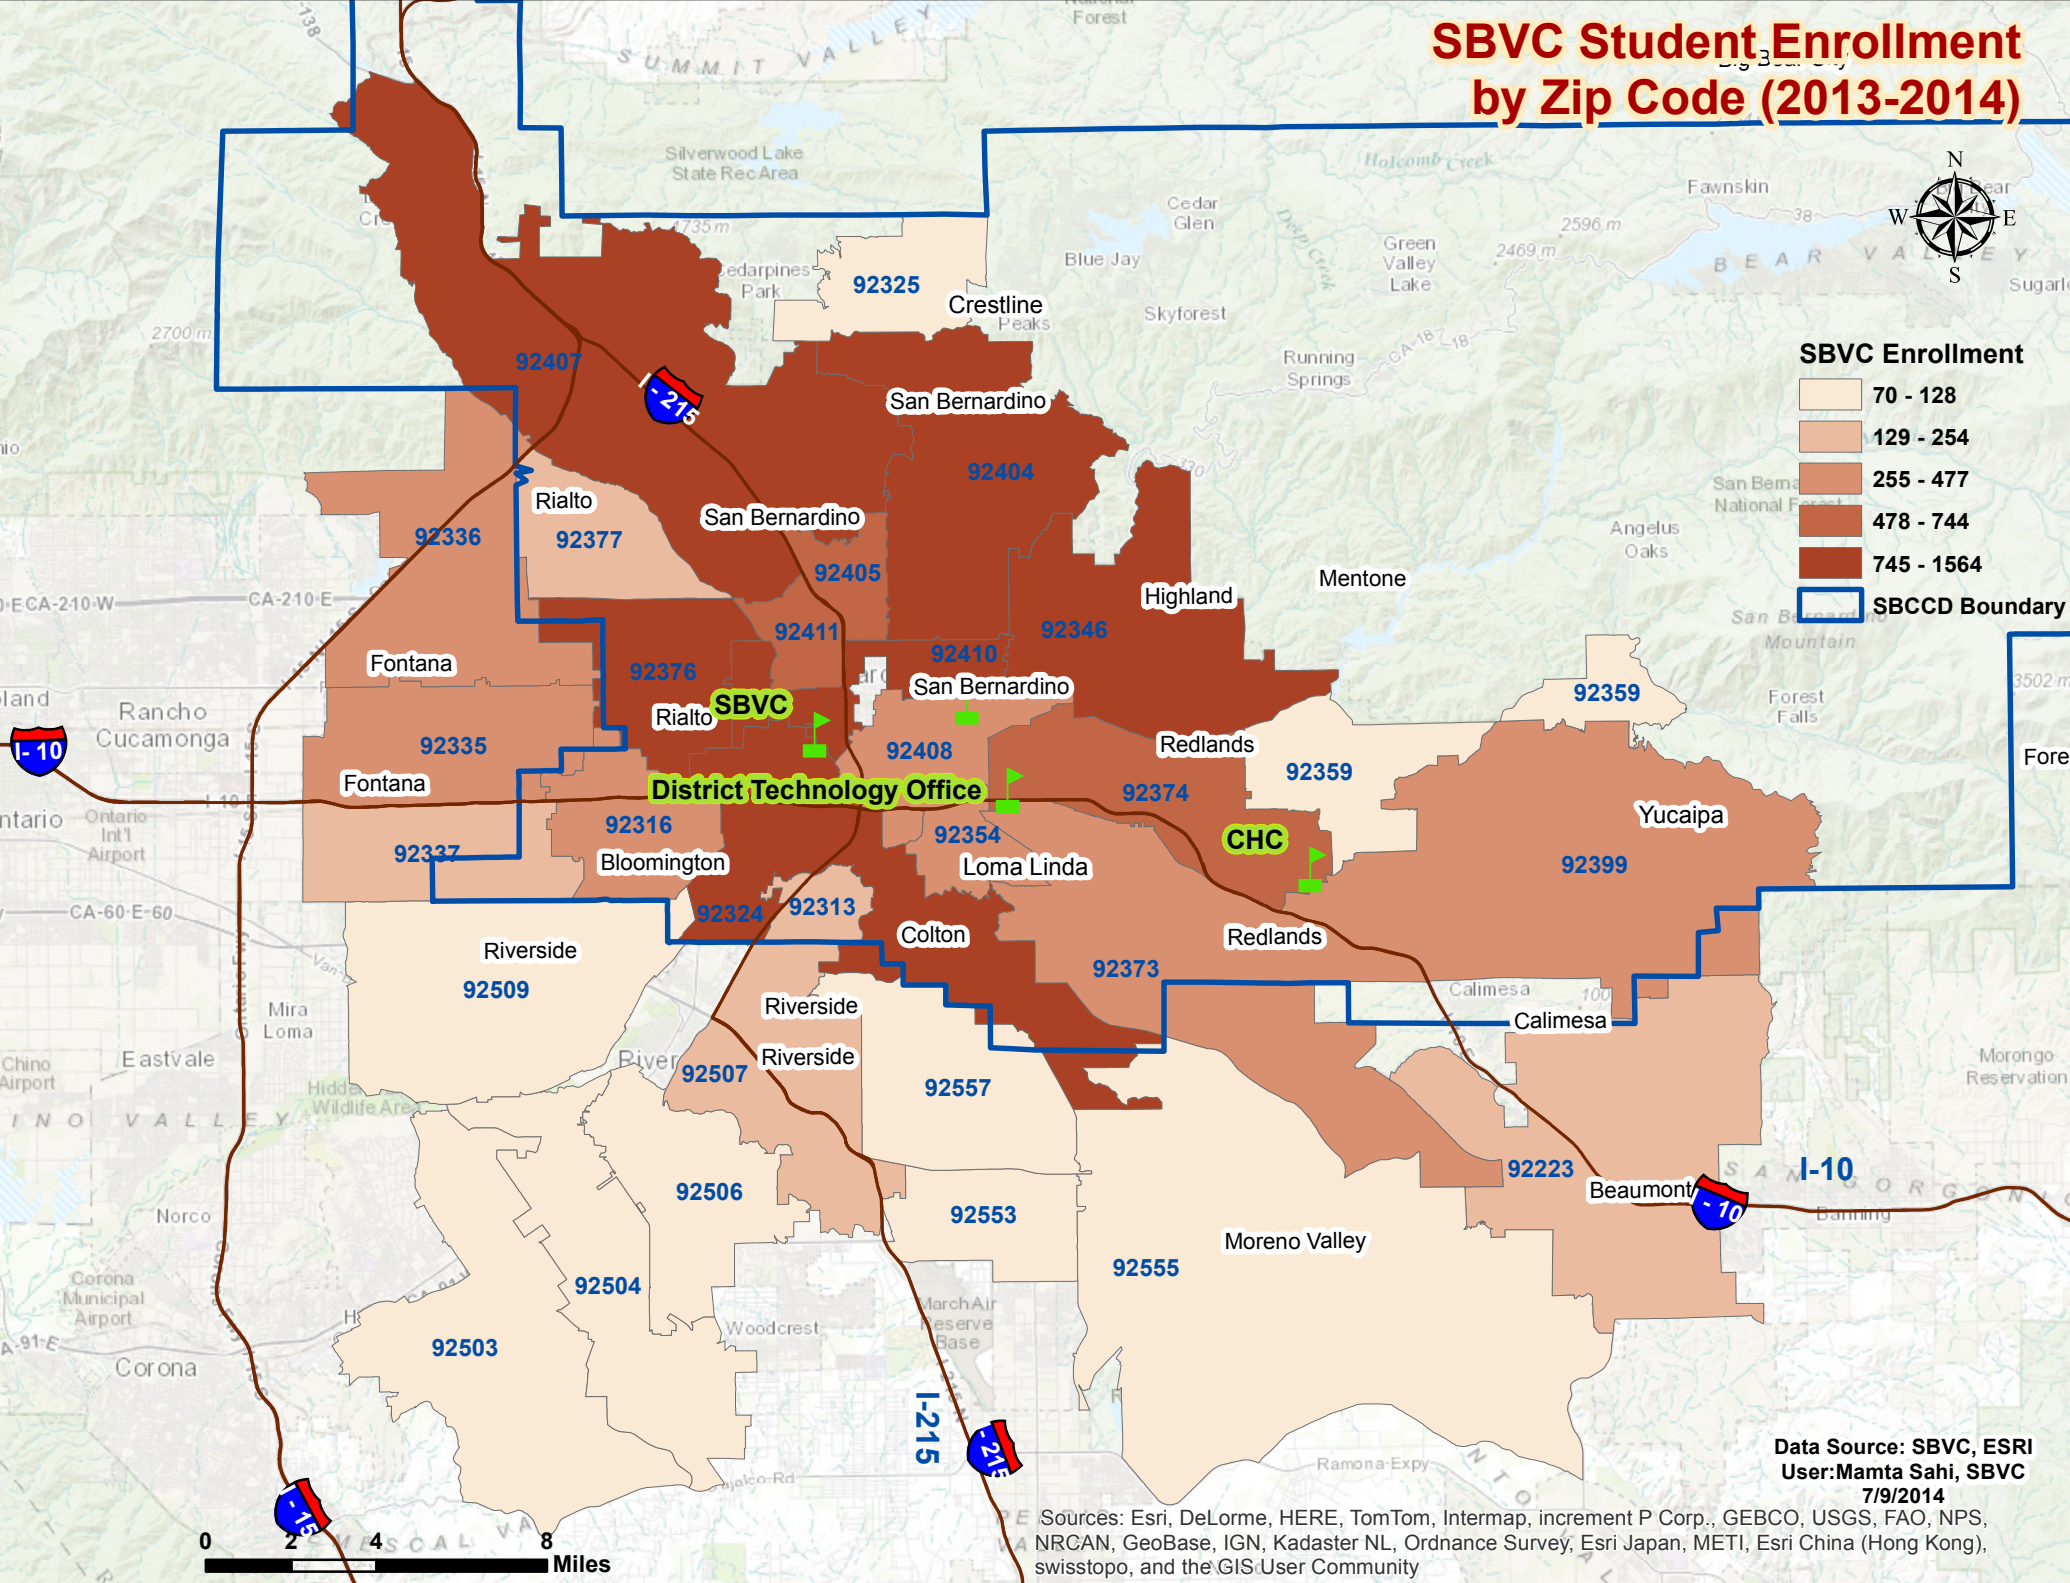

SBVC Student Enrollment by Zip Code (2013-2014)

SBVC Enrollment

Data Source: SBVC, ESRI
User: Mamta Sahi, SBVC
7/9/2014

Map Sources: Esri, DeLorme, HERE, TomTom, Intermap, increment P Corp., GEBCO, USGS, FAO, NPS, NRCAN, GeoBase, IGN, Kadaster NL, Ordnance Survey, Esri Japan, METI, Esri China (Hong Kong), swisstopo, and the GIS-User Community