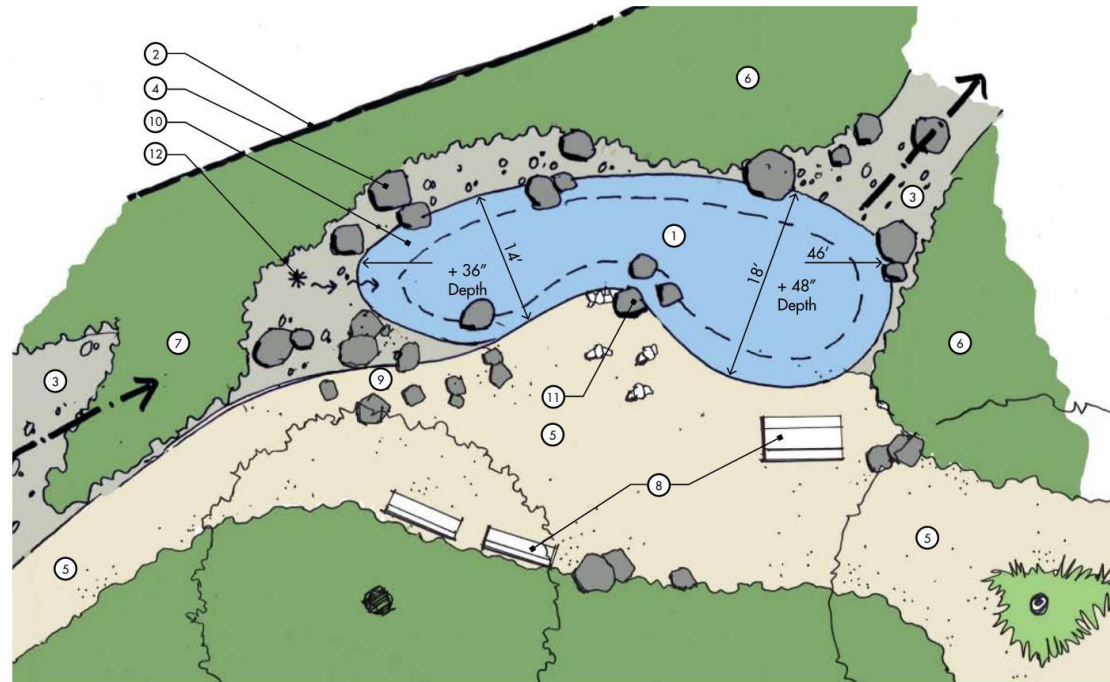

Biology Teaching Gardens

SBVC Gymnasium
San Bernardino, CA

Prepared for:
San Bernardino Valley College
March 2014

Pond Schematic

LEGEND

- ① Natural Pond with Concrete Liner, 560 sf
- ② Concrete Boardwalk Edge at Gymnasium
- ③ Dry Stream Bed with Cobble and Crushed Stone
- ④ Boulder, typ. 2' to 4'
- ⑤ Decomposed Granite Path
- ⑥ Riparian Planting
- ⑦ Stormwater Filtration Plantings
- ⑧ Bench and Picnic Table Seating
- ⑨ Informal Boulder Seating
- ⑩ Access Shelf, 2' wide, 12" Deep
- ⑪ Stepping Boulders for Deep Water Access
- ⑫ Light Waterfall (Trickle) Source

Day One Planting Scale

48" Box Oak = 12' tall x 8' wide

Design Development Plan: Day One Planting Scale

SBVC Gymnasium
San Bernardino, CA

Prepared for:
San Bernardino Valley College
March 2014