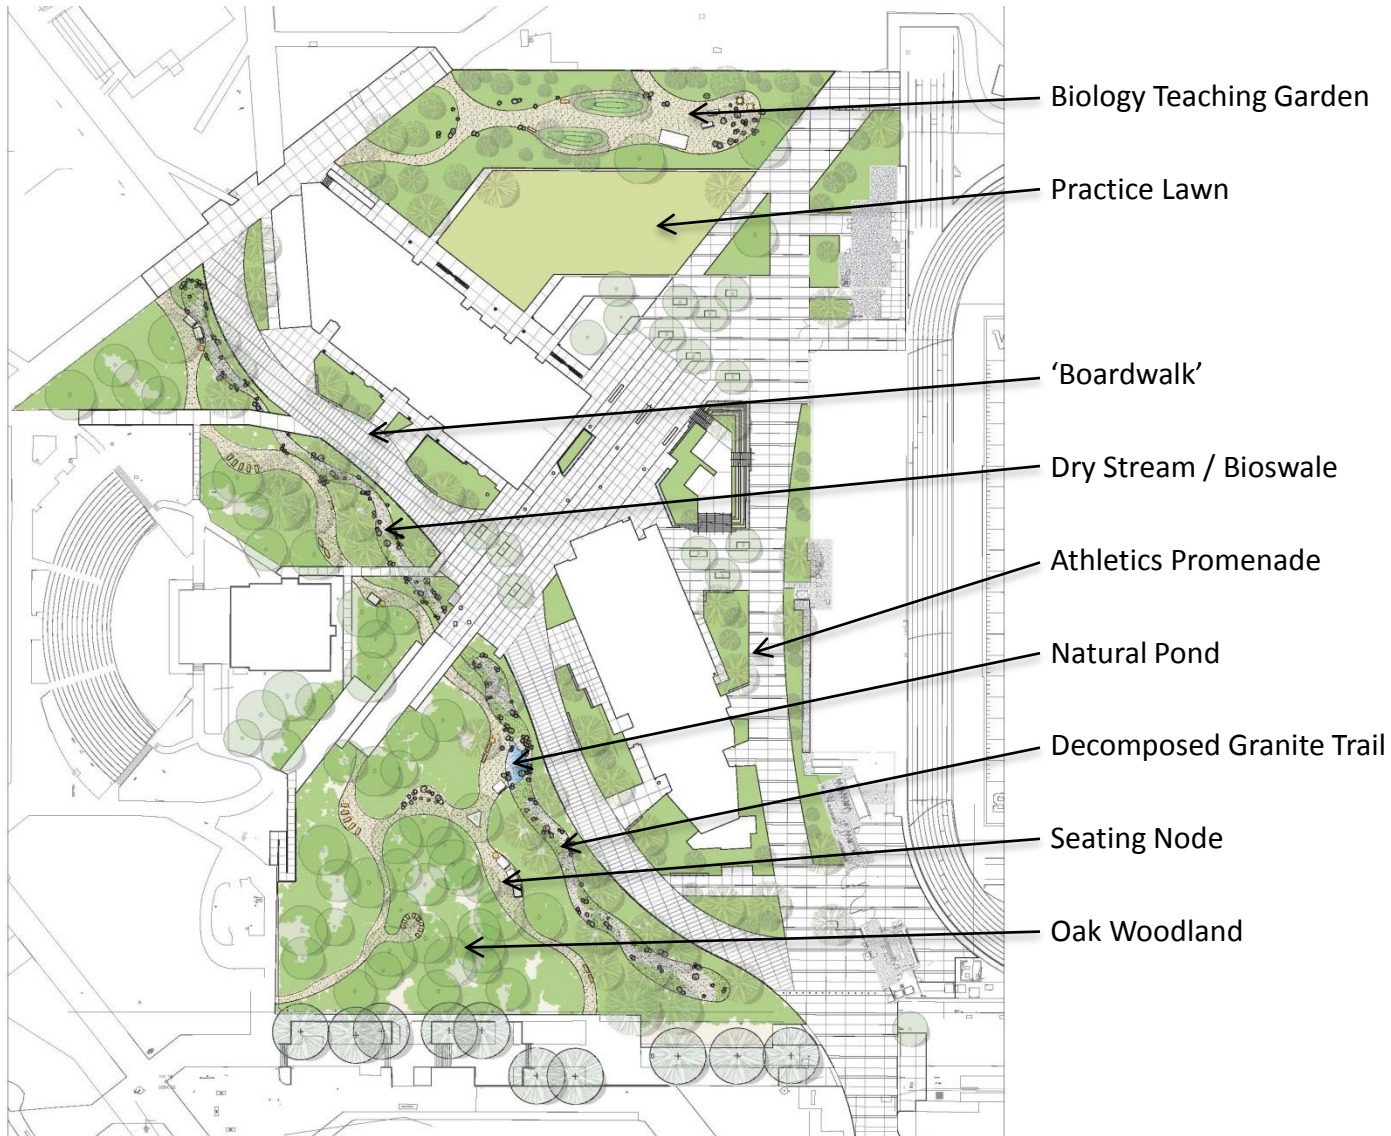

Landscape Design