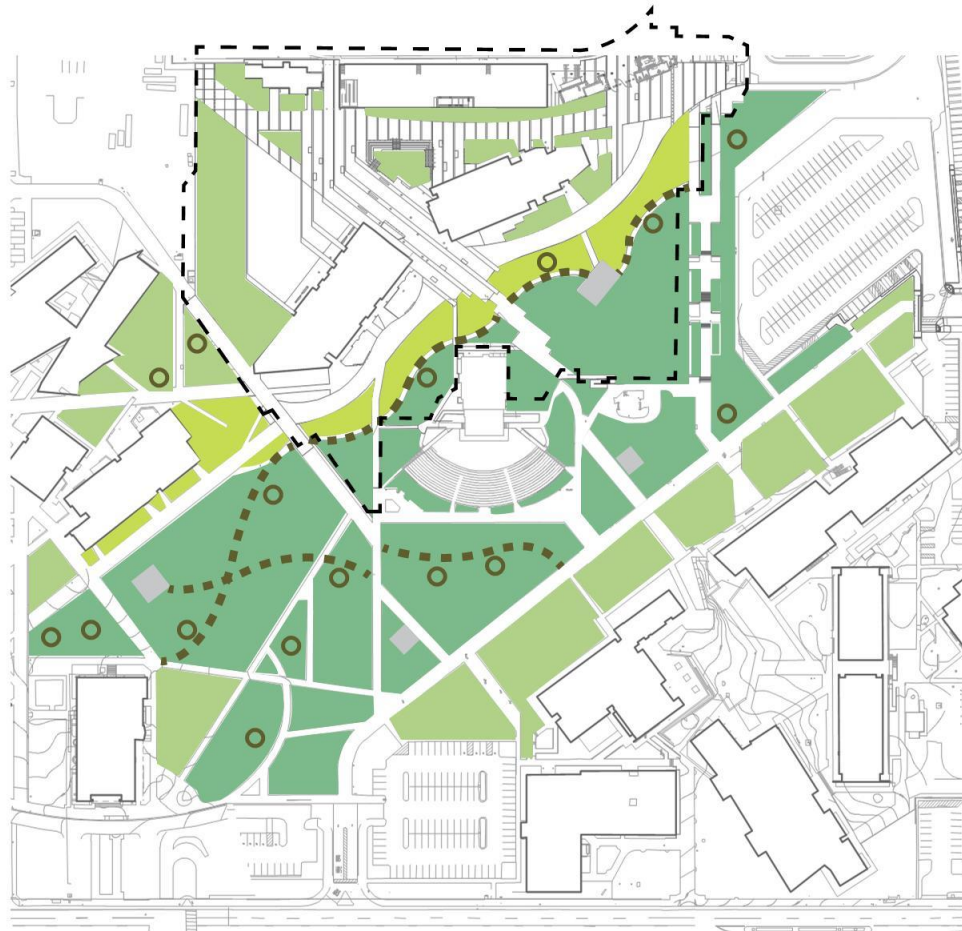

Master Plan Vision

LEGEND

-  Campus Wide Palette
-  Riparian Palette
-  Oak Woodland Palette
-  Decomposed Granite Trail System
-  Soft Node
-  Formal Node

The Glade Concept Plan

SBVC Gymnasium
San Bernardino, CA