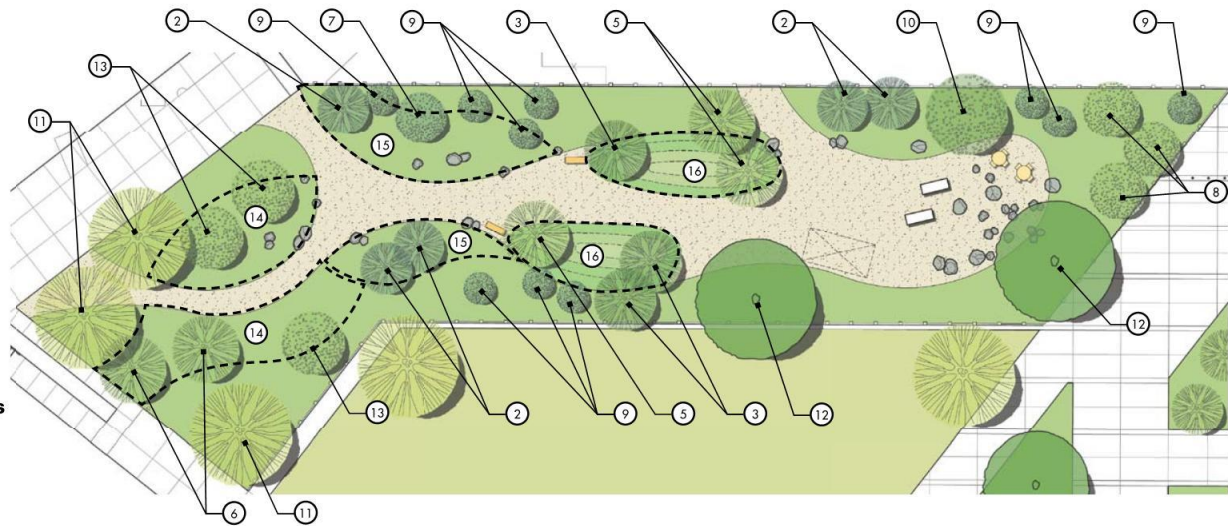

Teaching Gardens

LEGEND

- ① Alder rhombifolia
  White Alder
- ② Calocedrus decurrens
  Incense Cedar
- ③ Cercidium x 'Desert Museum'
  Thornless Palo Verde
- ④ Cercis occidentalis
  Western Redbud
- ⑤ Chilopsis linearis
  Desert Willow
- ⑥ Ginkgo biloba 'Autumn Gold'
  Ginkgo Tree
- ⑦ Juniperus californica
  California Juniper
- ⑧ Pinus canariensis
  Canary Island Pine
- ⑨ Pinus edulis
  Pinyon Pine
- ⑩ Pinus halepensis
  Aleppo Pine
- ⑪ Platanus racemosa
  California Sycamore
- ⑫ Quercus agrifolia
  Coast Live Oak
- ⑬ Sequoia sempervirens
  Coast Redwood

- ⑭ Mesozoic Garden
  Alsophila australis
  Australian Tree Fern
  Cycas revoluta
  Sago Palm
  Polystichum munitum
  Sword Fern

- ⑮ Dry Woodland Zone
  Artemisia tridentata
  Great Basin Sagebrush
  Encelia farinosa
  Brittlebush
  Eriogonum fasciculatum
  California Buckwheat
  Larrea tridentata
  Creosote Bush
  Salvia melifera
  Black Sage

- ⑯ Desert Habitat
  Agave spp
  Aloe arborescens
  Torch Aloe
  Asclepias subulata
  Desert Milkweed
  Crassula arborescens
  Silver Dollar Plant
  Crassula ovata
  Jade Plant
  Dudleya brittonii (green form)
  Chalk Dudleya

- Dudleya cymosa
  Liveforever
  Echinocactus grusonii
  Golden Barrel Cactus
  Echinopsis huascha (red)
  Red Torch Cactus
  Ferocactus cylindraceus
  California Barrel Cactus
  Fouquieria splendens
  Octalio
  Hesperaloe parviflora
  Red Yucca
  Yucca spp.

Biology Teaching Gardens

SBVC Gymnasium
San Bernardino, CA

Prepared for:
San Bernardino Valley College
March 2014