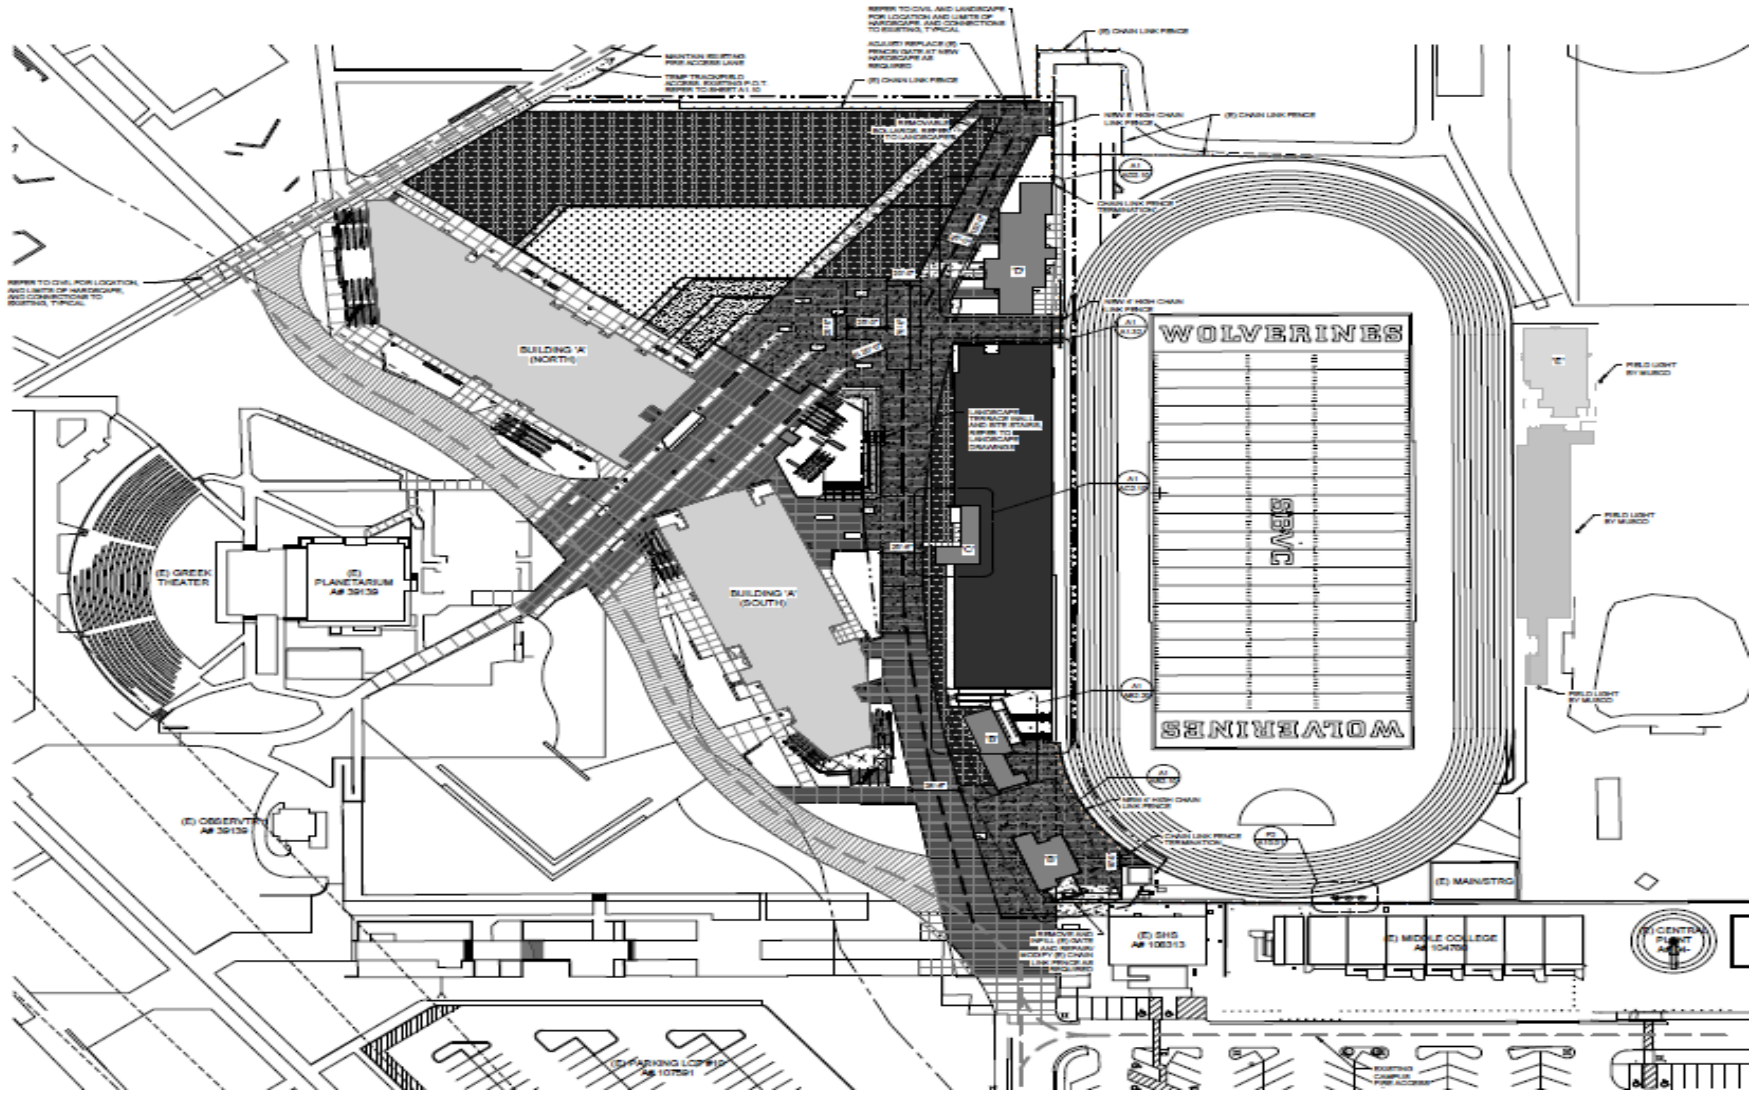

San Bernardino Valley College Gymnasium Project Landscape Overview

April 15, 2014

Gym Site Plan

Landscape Design Goals

- Minimize Water Use
- Reduce Maintenance
- Reconnect with Nature
- Outdoor Education

Existing Site

■ Building Roof:	113,234 sq. ft.
■ Hardscape:	210,499 sq. ft.
■ Turf:	98,878 sq. ft.

Current Estimated Water Need: **3,253,000 Gallons Per Year**

Proposed Water Demand

Proposed Site

■ Building Roof:	63,639 sq. ft.
■ Hardscape:	164,136 sq. ft.
■ Turf:	17,511 sq. ft.
■ Shrubs/Groundcover:	173,660 sq. ft.