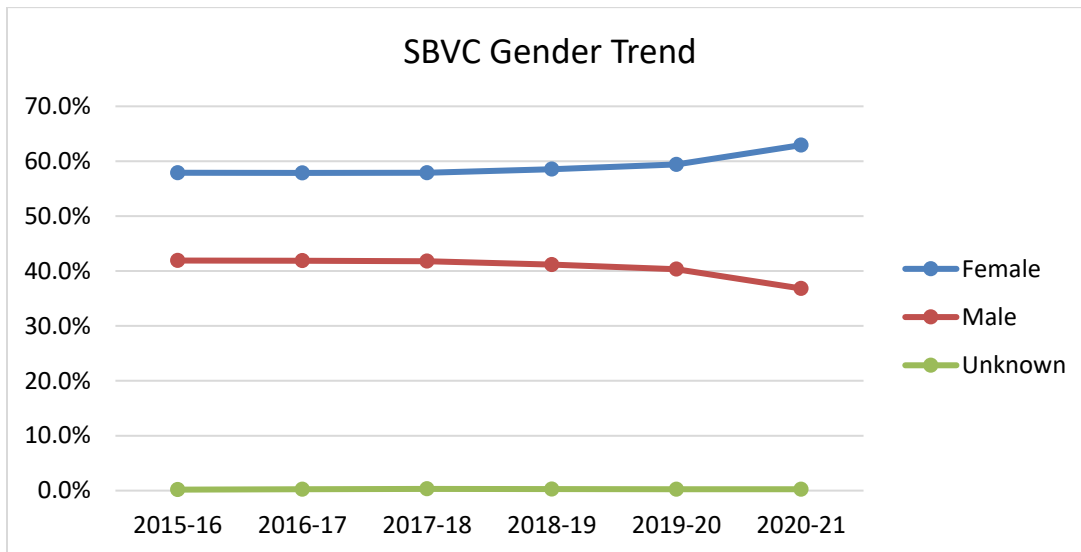

# SBVC Gender Trend

2016-2021

Gender	2015-16	2016-17	2017-18	2018-19	2019-20	2020-21
Female	57.9%	57.9%	57.9%	58.6%	59.4%	62.9%
Male	41.9%	41.9%	41.8%	41.2%	40.3%	36.8%
Unknown	0.2%	0.3%	0.3%	0.3%	0.3%	0.2%
<b>Total</b>	<b>17,861</b>	<b>18,485</b>	<b>20,286</b>	<b>20,388</b>	<b>20,911</b>	<b>17,642</b>