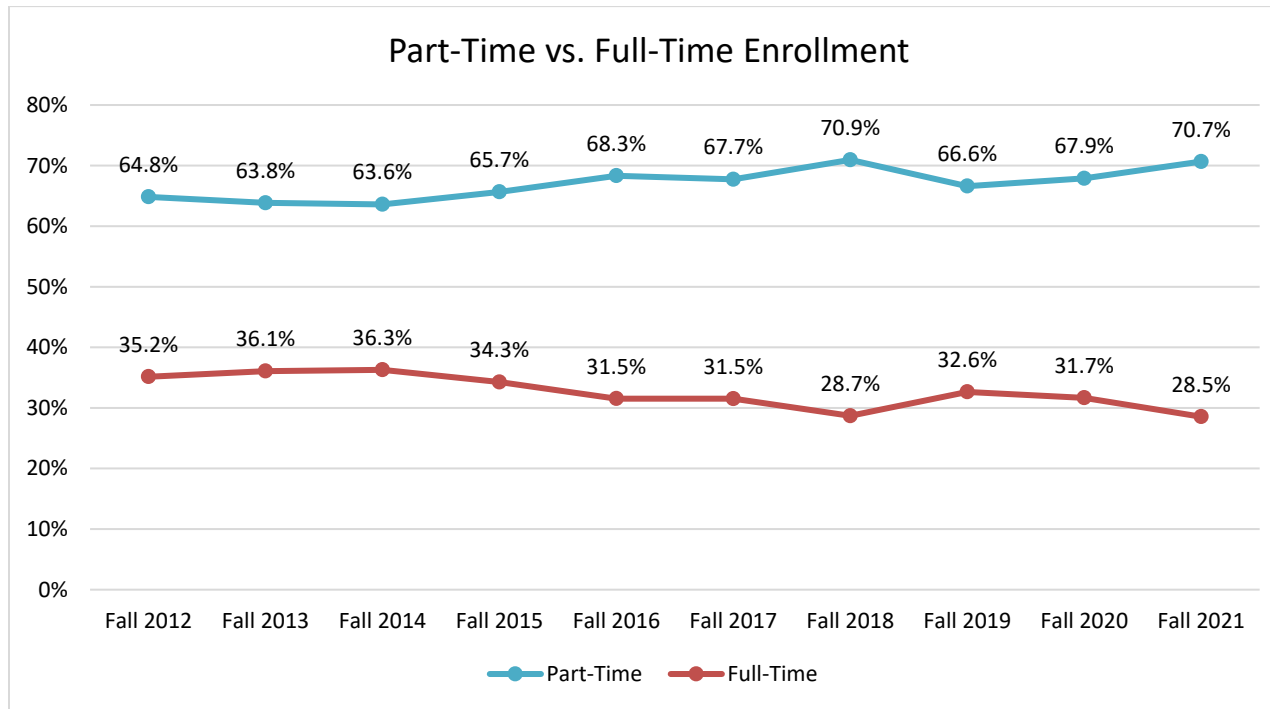

SBVC Part-Time vs. Full-Time Enrollment

Fall 2012 – Fall 2021

https://datamart.cccco.edu/Students/Unit_Load_Status.aspx

Part-time is defined as less than 12 units.

Full-time is defined as 12 units or more.