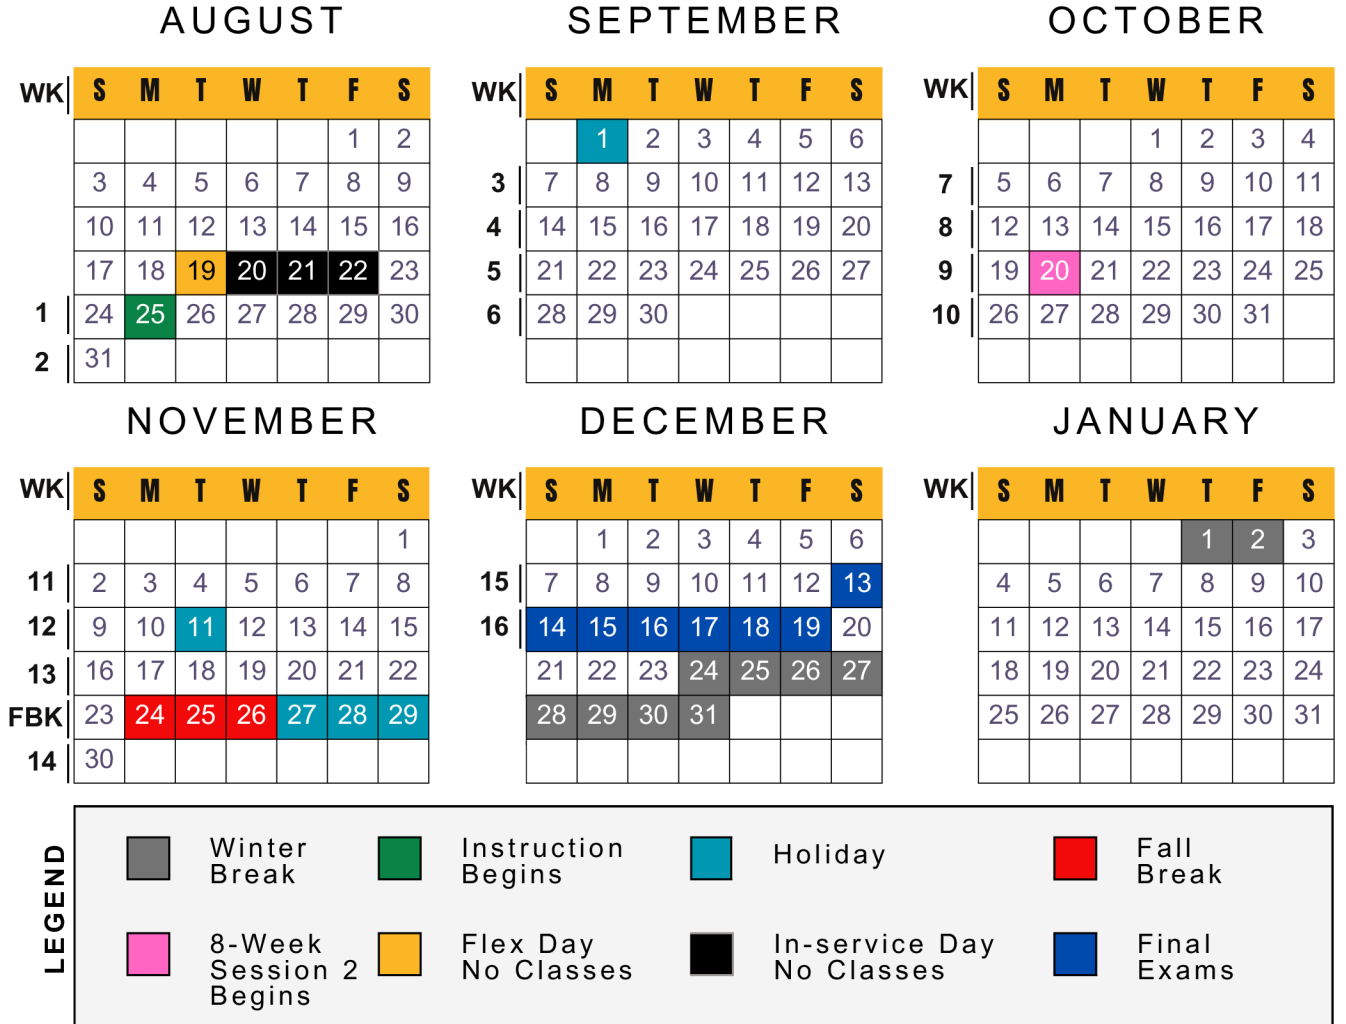

2025-2026 ACADEMIC CALENDAR

FALL SESSION 2025 AUGUST 25 – DECEMBER 19

REGISTRATION FOR CLASSES

	16-Week Session 08/25 - 12/19	8-Week Session:1 08/25 - 10/18	8-Week Session: 2 10/20 - 12/19
Application Period Begins (Open CCC)	October 01, 2025		
Registration Period Begins	April 07, 2025		
Instruction Begins	August 25	August 25	October 20
Final Examinations	December 13-19	October 13-17	December 13-19
Instruction Ends	December 19	October 18	December 19
Grades due from Faculty	Grades are due 5 working days after the last class.		
2026 Commencement	May 15, 2026		

HOLIDAYS

Labor Day (Campus Closed)	September 1, 2025
Veterans Day (Campus Closed)	November 11, 2025
Thanksgiving (Campus Closed)	November 27-29, 2025
Winter Break (Campus Closed)	December 24, 2025 - January 2, 2026

Weekend classes meet after Friday holidays and before Monday holidays unless designated as a holiday on this calendar.

OTHER IMPORTANT DATES

Emergency Drill	TBD
Fall Census Date	September 8, 2025
Final Exams (Regular Classes)	December 13-19, 2025
Graduation applications due to Admissions and Records	September 30, 2025
Semester Ends	December 19, 2025